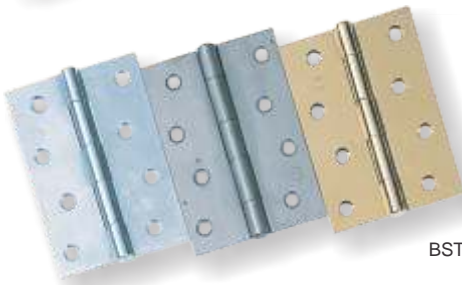

BST-3501

BST-3502

BST-3503

BST-3504

BST-3505

BST-3506

BST-3507

BST-3508

BST-3509

BST-3510

BST-3511

BST-3512

BST-3513

BST-3514

BST-3515

BST-3516

| REF      | ITEM   | SIZE(mm)                            |
|----------|--|-------------------------------------|
| BST-3501 | Light Pattern Narrow Butt Hinges<br>Loose Cup Head Pin | 76, 89, 102                         |
| BST-3502 | Strong Butt Hinge                                      | 76, 102                             |
| BST-3503 | Light Pattern Narrow Butt Hinges                       | 25, 38, 50, 63,<br>76, 89, 102, 152 |
| BST-3504 | Narrow Butt Hinges Uncranked                           | 76, 102, 127,<br>152                |
| BST-3505 | Butt Hinges Round Corner                               | 89                                  |
| BST-3506 | Cast Iron Butt Hinges                                  | 63, 76, 100                         |
| BST-3507 | Lift Off Hinge - Left/Right                            | 100                                 |
| BST-3508 | Adjustable Lift Off Hinges                             | 100                                 |