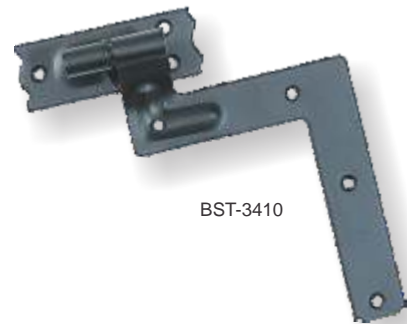

| REF      | ITEM                              | SIZE(mm)              |
|----------|-----------------------------------|-----------------------|
| BST-3509 | Back Flap Hinge Cranked/Uncranked | 25, 32, 38,<br>50, 76 |
| BST-3510 | Heavy Double Flap Welded Hinges   | 76, 100,<br>127, 152  |
| BST-3511 | Extra Strong Butt Hinge           | 76, 102, 152          |
| BST-3512 | Hinge                             | 110 x 80              |
| BST-3513 | Self Locating Butt Hinges         | 50, 63,<br>76, 102    |
| BST-3514 | Flush Hinges                      | 50, 63,<br>76, 102    |
| BST-3515 | Easy Clean Hinge-Left/Right       | 102                   |
| BST-3516 | Continuous Piano Hinges           | 25, 32                |

**BST EXPORTS (MARKETING BY: GALAXY MERCHANDISE)**

BST-3401

BST-3402

BST-3403

BST-3404

BST-3405

BST-3406

BST-3408

BST-3410

BST-3407

BST-3409

BST-3411

BST-3412

| REF      | ITEM              | SIZE(mm)                |
|----------|-------------------|-------------------------|
| BST-3401 | Hinge Front       | 405                     |
| BST-3402 | Hinge Front       | 405                     |
| BST-3403 | Light Strap Hinge | 102, 152, 203, 254      |
| BST-3404 | Hinge             | 275                     |
| BST-3405 | Tee Hinge - Light | 100, 150, 200, 254, 300 |
| BST-3406 | Hinge             | 270                     |